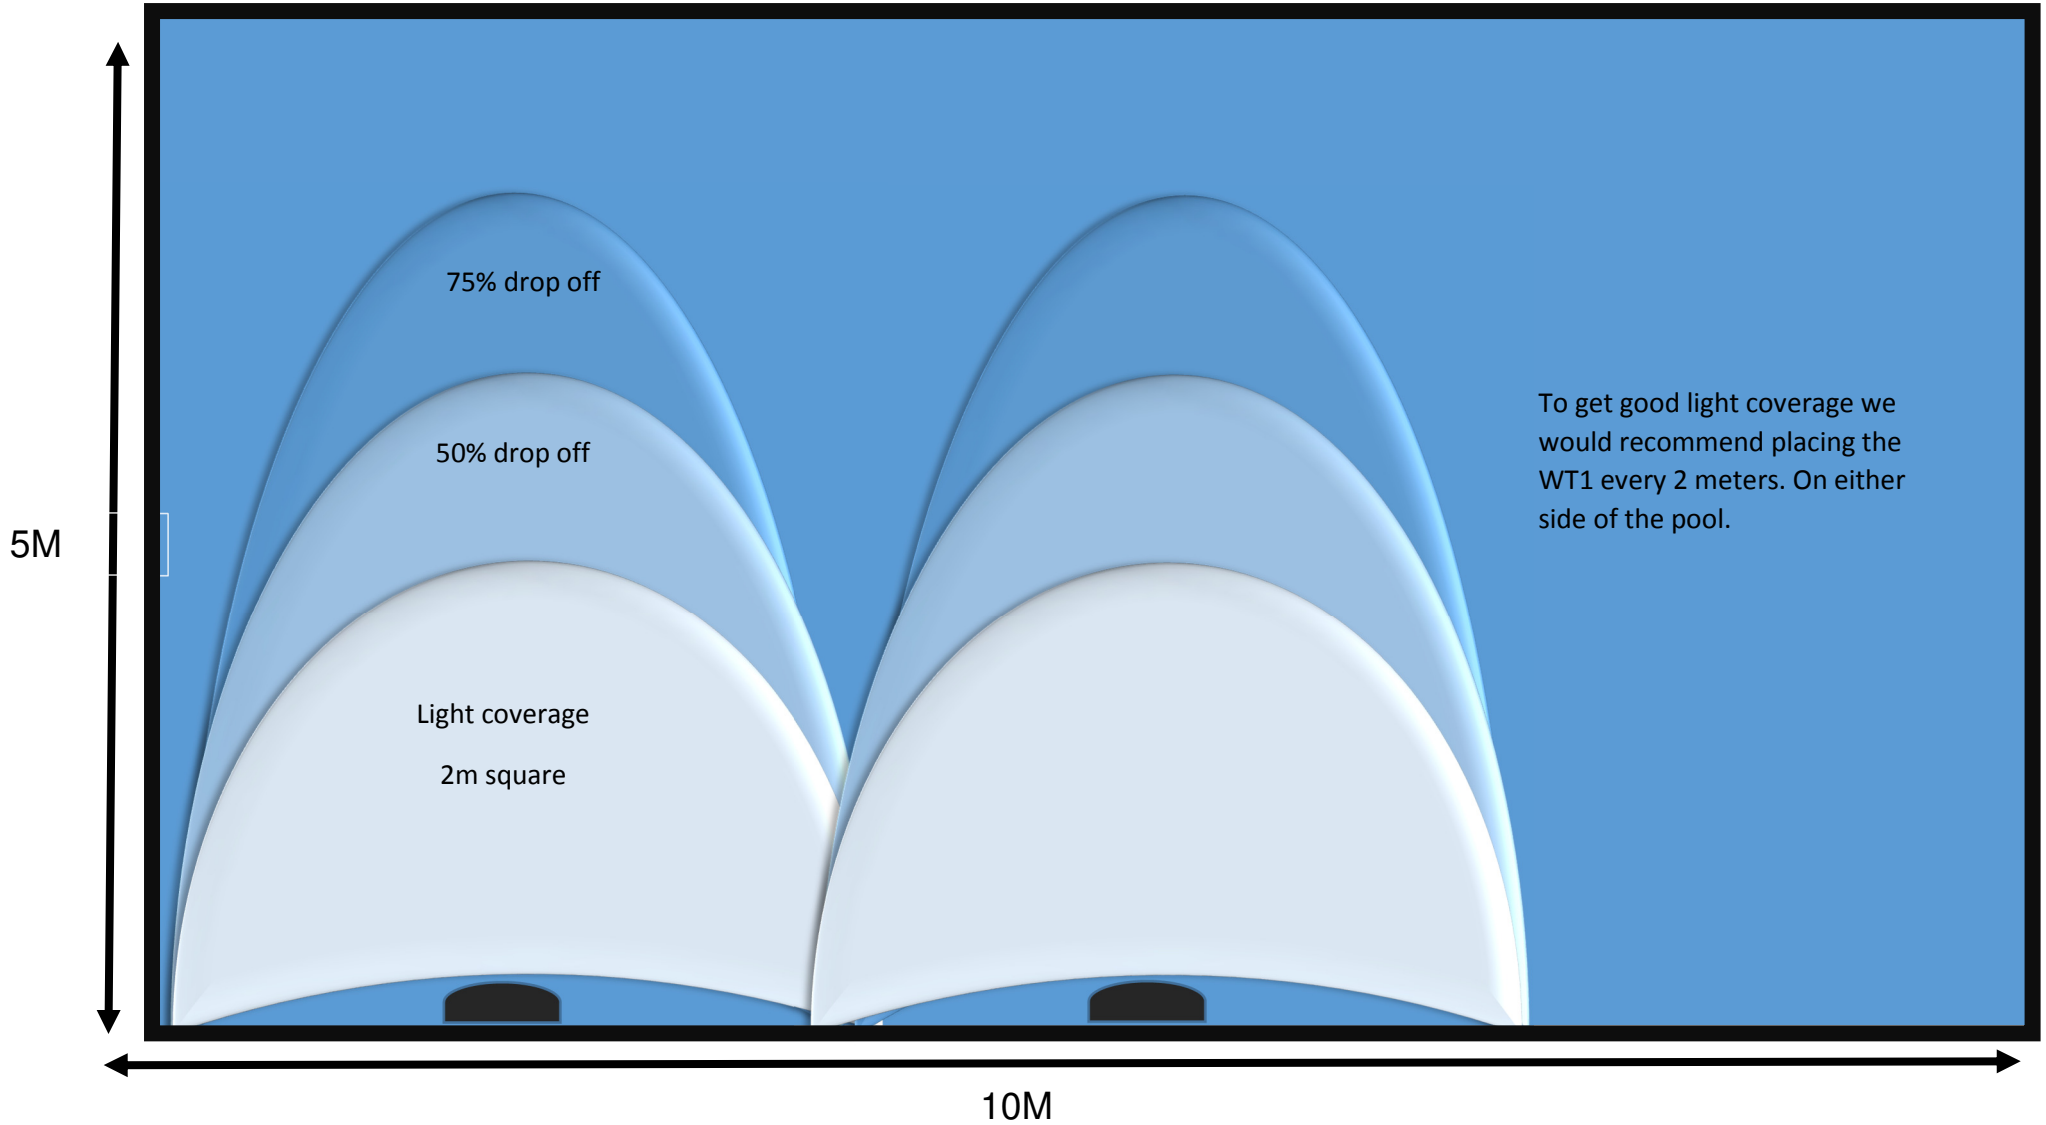

WT1-1000lm

This is based on light tiling

WT4-3000lm

This is based on light tiling